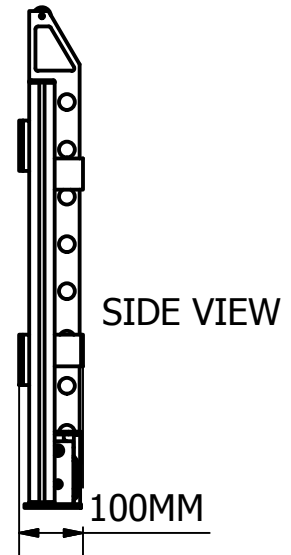

DOOR OPENER
IS ADJUSTABLE

1461450

SCREEN TECHNICS www.screen technics.com.au
Ph: 612 4869 2100
Email: info@screen technics.com.au

Designed By
Shane Collins
Approved By

PLASMA LIFT VERTICAL UP

The Concept, Design and Details in this drawing are the property of Screen Technics Pty Ltd with whom the copyright resides. They may not be reproduced without written permission of Screen Technics Pty Ltd.