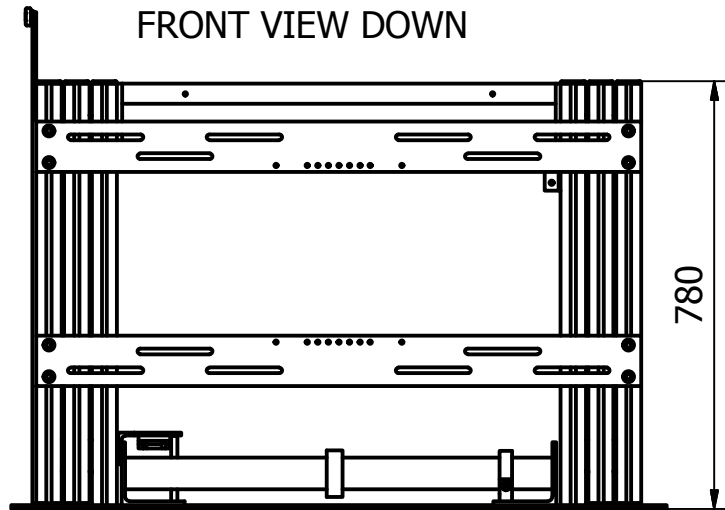

DOOR OPENER
IS ADJUSTABLE

1461450

SCREEN TECHNICS www.screen technics.com.au
Ph: 612 4869 2100
Email: info@screen technics.com.au

Designed By
Shane Collins
Approved By

PLASMA LIFT VERTICAL UP

The Concept, Design and Details in this drawing are the property of Screen Technics Pty Ltd with whom the copyright resides. They may not be reproduced without written permission of Screen Technics Pty Ltd.