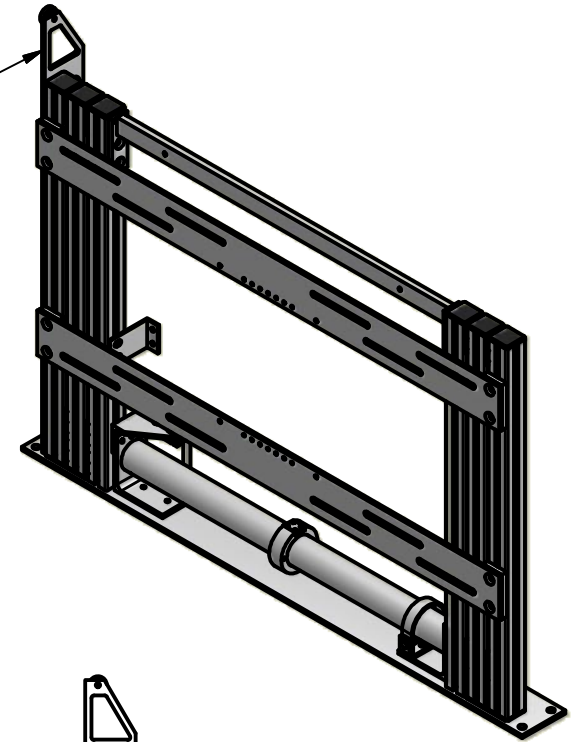

DOOR OPENER
IS ADJUSTABLE

1461450

SCREEN TECHNICS www.screen technics.com.au
Ph: 612 4869 2100
Email: info@screen technics.com.au

Designed By
Shane Collins
Approved By

PLASMA LIFT VERTICAL UP

The Concept, Design and Details in this drawing are the property of Screen Technics Pty Ltd with whom the copyright resides. They may not be reproduced without written permission of Screen Technics Pty Ltd.