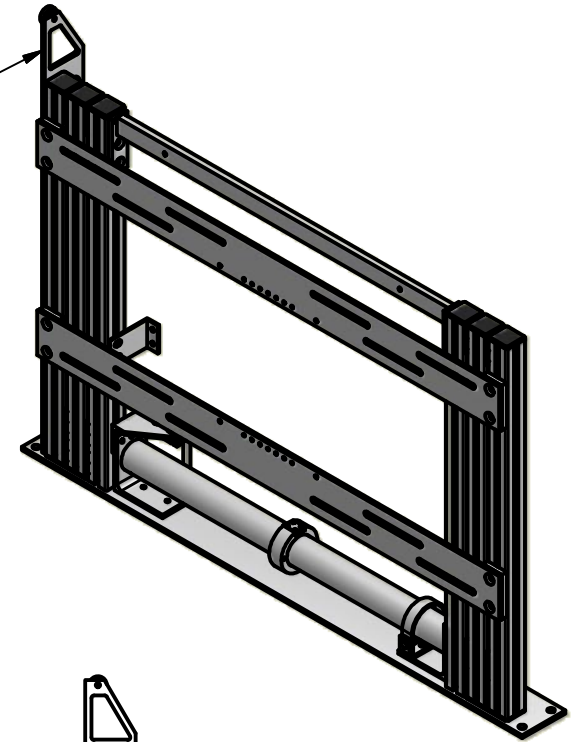

DOOR OPENER
IS ADJUSTABLE

1461300

SCREEN TECHNICS www.screen technics.com.au
Ph: 612 4869 2100
Email: info@screen technics.com.au

Designed By
Shane Collins
Approved By

PLASMA LIFT VERTICAL UP

The Concept, Design and Details in this drawing are the property of Screen Technics Pty Ltd with whom the copyright resides. They may not be reproduced without written permission of Screen Technics Pty Ltd.