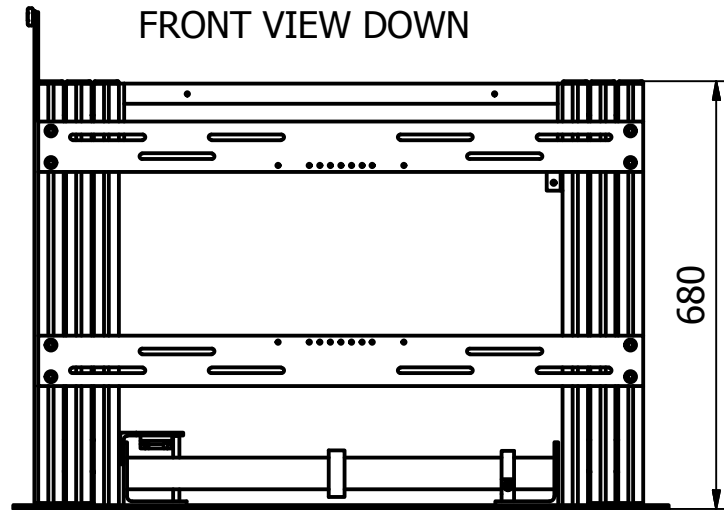

DOOR OPENER
IS ADJUSTABLE

1461300

SCREEN TECHNICS www.screen technics.com.au
Ph: 612 4869 2100
Email: info@screen technics.com.au

Designed By
Shane Collins
Approved By

PLASMA LIFT VERTICAL UP

The Concept, Design and Details in this drawing are the property of Screen Technics Pty Ltd with whom the copyright resides. They may not be reproduced without written permission of Screen Technics Pty Ltd.