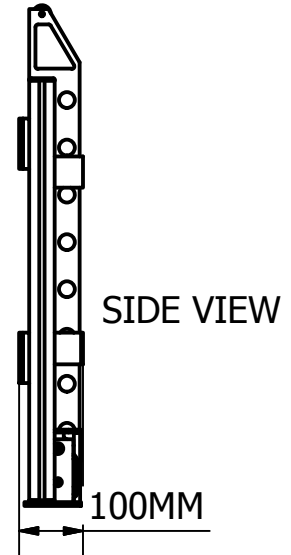

DOOR OPENER
IS ADJUSTABLE

1461300

SCREEN TECHNICS www.screen technics.com.au
Ph: 612 4869 2100
Email: info@screen technics.com.au

Designed By
Shane Collins
Approved By

PLASMA LIFT VERTICAL UP

The Concept, Design and Details in this drawing are the property of Screen Technics Pty Ltd with whom the copyright resides. They may not be reproduced without written permission of Screen Technics Pty Ltd.