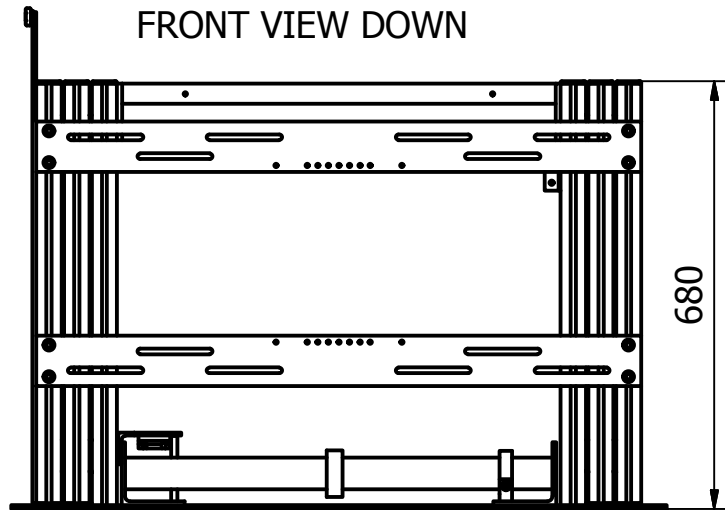

DOOR OPENER
IS ADJUSTABLE

1461300

SCREEN TECHNICS www.screen technics.com.au
Ph: 612 4869 2100
Email: info@screen technics.com.au

Designed By
Shane Collins
Approved By

PLASMA LIFT VERTICAL UP

The Concept, Design and Details in this drawing are the property of Screen Technics Pty Ltd with whom the copyright resides. They may not be reproduced without written permission of Screen Technics Pty Ltd.