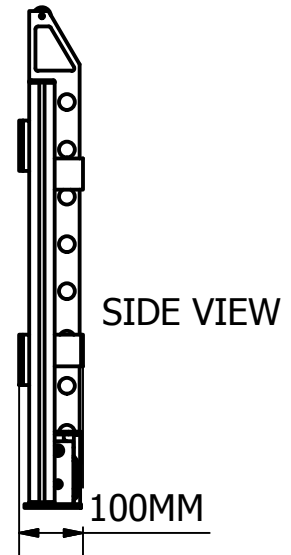

DOOR OPENER
IS ADJUSTABLE

1461300

SCREEN TECHNICS www.screen technics.com.au
Ph: 612 4869 2100
Email: info@screen technics.com.au

Designed By
Shane Collins
Approved By

PLASMA LIFT VERTICAL UP

The Concept, Design and Details in this drawing are the property of Screen Technics Pty Ltd with whom the copyright resides. They may not be reproduced without written permission of Screen Technics Pty Ltd.