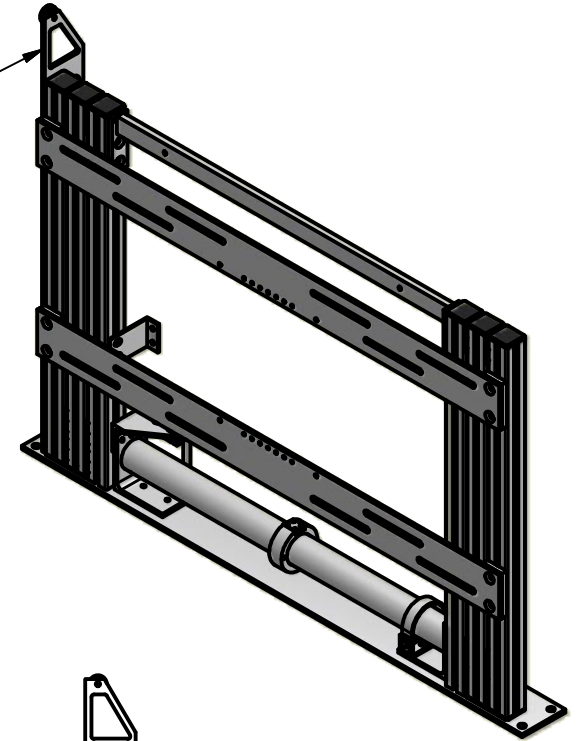

DOOR OPENER
IS ADJUSTABLE

1461300

SCREEN TECHNICS www.screen technics.com.au
Ph: 612 4869 2100
Email: info@screen technics.com.au

Designed By
Shane Collins
Approved By

PLASMA LIFT VERTICAL UP

The Concept, Design and Details in this drawing are the property of Screen Technics Pty Ltd with whom the copyright resides. They may not be reproduced without written permission of Screen Technics Pty Ltd.