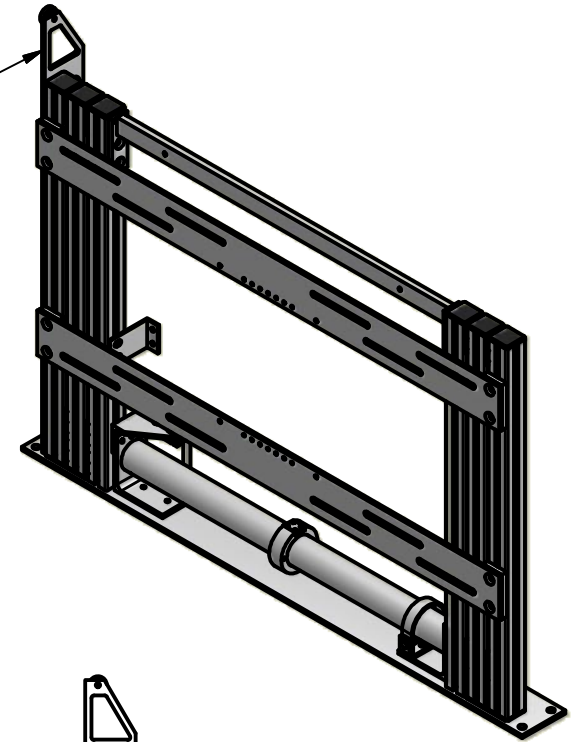

DOOR OPENER
IS ADJUSTABLE

1461000

SCREEN TECHNICS www.screen technics.com.au
Ph: 612 4869 2100
Email: info@screen technics.com.au

Designed By
Shane Collins
Approved By

PLASMA LIFT VERTICAL UP

The Concept, Design and Details in this drawing are the property of Screen Technics Pty Ltd with whom the copyright resides. They may not be reproduced without written permission of Screen Technics Pty Ltd.