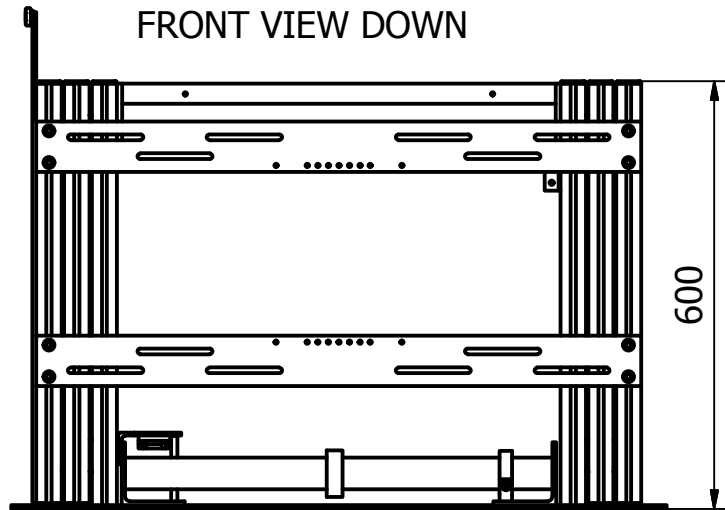

DOOR OPENER
IS ADJUSTABLE

1461000

SCREEN TECHNICS www.screen technics.com.au
Ph: 612 4869 2100
Email: info@screen technics.com.au

Designed By
Shane Collins
Approved By

PLASMA LIFT VERTICAL UP

The Concept, Design and Details in this drawing are the property of Screen Technics Pty Ltd with whom the copyright resides. They may not be reproduced without written permission of Screen Technics Pty Ltd.