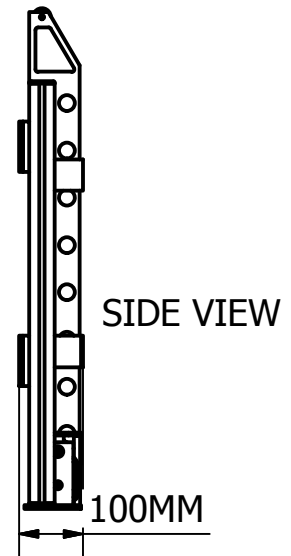

DOOR OPENER
IS ADJUSTABLE

1461000

SCREEN TECHNICS www.screen technics.com.au
Ph: 612 4869 2100
Email: info@screen technics.com.au

Designed By
Shane Collins
Approved By

PLASMA LIFT VERTICAL UP

The Concept, Design and Details in this drawing are the property of Screen Technics Pty Ltd with whom the copyright resides. They may not be reproduced without written permission of Screen Technics Pty Ltd.